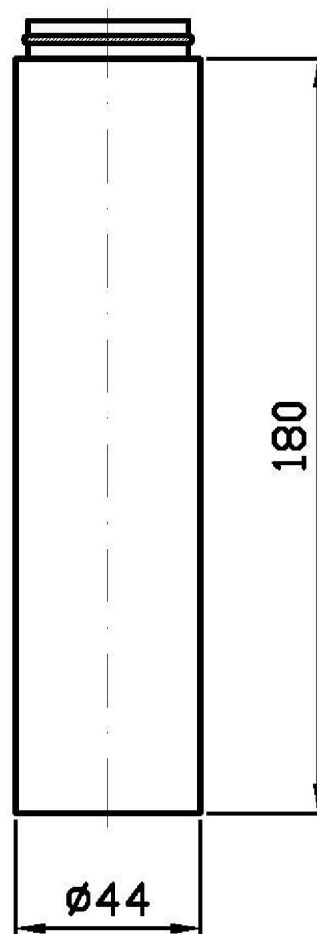

Nero Soft Touch / Soft
Touch Black

N7

Marchio / Brand ZUCCHETTI

Classe / Class

PAN

PAN

R99625

Disegno Complessivo / Overall Drawing

Marchio / Brand ZUCCHETTI

Classe / Class

PAN

PAN

R99625 Pesì e Misure / Weights and Sizes

Peso (Kg) Weight (lb)	1,27 (Kg)	2,799842 (lb)
Volume (dc3) - (in3)	2,3 (dc3)	0,000140 (in3)
h (mm) - (in)	65 (mm)	2,5590565 (in)
L1 (mm) - (in)	107 (mm)	4,2126007 (in)
L2 (mm) - (in)	330 (mm)	12,992133 (in)